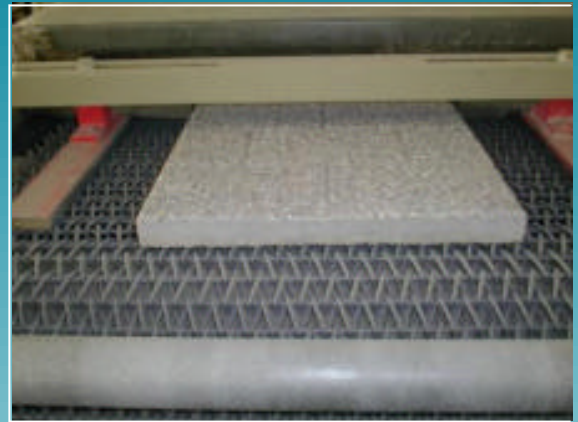

SHOOTING MACHINE MOD. TURBO COMPACT 800

Characteristic main:

Totallongofthemachine:	5800 mm
Maximun width:	2820 mm
Maximum width of work:	800 mm
Maximun height:	4600 mm
Installed total power:	53 hp Approximately
Work tension:	400 VAC
Tension of service:	24 VDC
Speed of band:from 1 to 5 m/min. Adjustablle
TOTAL WEIGHT:	5760 kg.