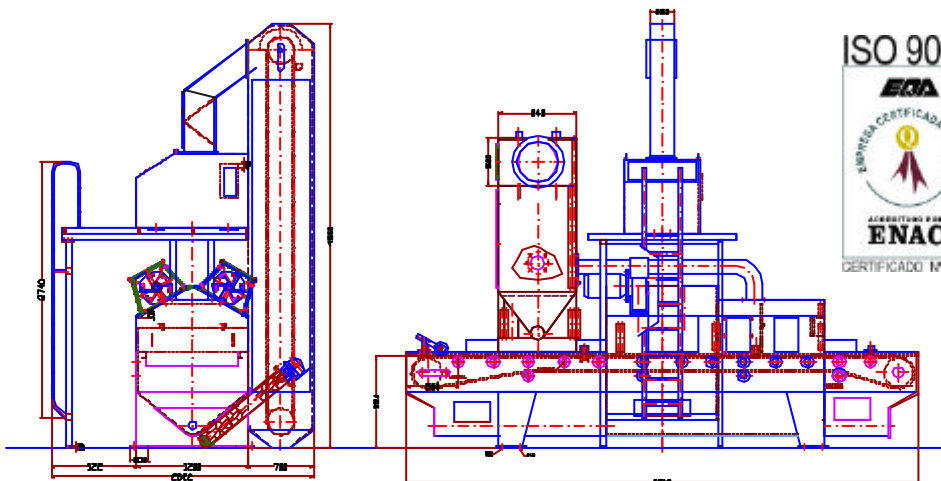

Dimensions: